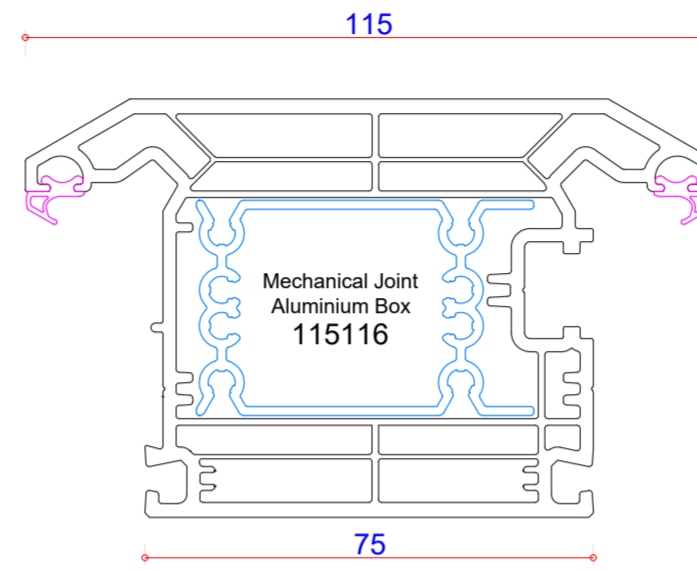

105174
65mm Outer Frame
Steel U Channel 113391

105175
80mm Sculptured Sash
Steel Box 713191

105176
80mm Bevelled Sash
Steel Box 713191

103367
115mm Bevelled Midrail
Steel U Channel 113414
Aluminium Box 115116

102297
68mm Bevelled T Mullion
Steel Box 113412
Aluminium Box 115114

102299
82mm Bevelled T Mullion
Steel Box (1.2mm / 3mm) 113415
Aluminium Box 115115

113391
Outer Frame
Reinforcement

713191
Sash
Reinforcement

104393
Track
(Champagne Only)

709047
Threshold Strip
(Black Only)

112479
Jamb Seal

112455
Traffic Door
Gasket

112481
Head & Foot
Seal

112453
Sash Blanking
Gasket

112452
Frame & Sash
Flipper Seal

112003
Fold Gasket
(for repair)