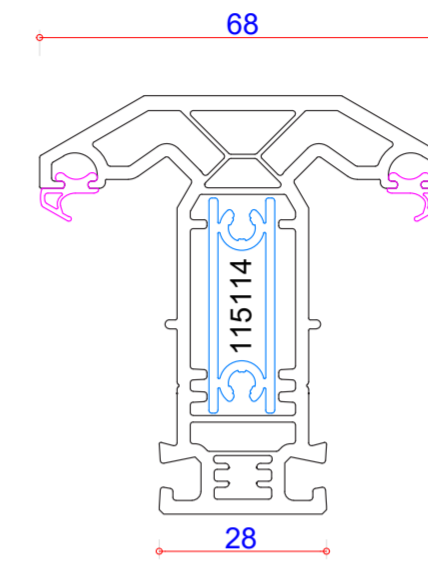

105174
65mm Outer Frame
Steel U Channel 113391

105175
80mm Sculptured Sash
Steel Box 713191

105176
80mm Bevelled Sash
Steel Box 713191

103367
115mm Bevelled Midrail
Steel U Channel 113414
Aluminium Box 115116

102297
68mm Bevelled T Mullion
Steel Box 113412
Aluminium Box 115114

102299
82mm Bevelled T Mullion
Steel Box (1.2mm / 3mm) 113415
Aluminium Box 115115

113391
Outer Frame
Reinforcement

713191
Sash
Reinforcement

104393
Track
(Champagne Only)

709047
Threshold Strip
(Black Only)

112479
Jamb Seal

112455
Traffic Door
Gasket

112481
Head & Foot
Seal

112453
Sash Blanking
Gasket

112452
Frame & Sash
Flipper Seal

112003
Fold Gasket
(for repair)

104394
Threshold
Blanking Piece
(Champagne Only)

105177
Outer Frame
Thermal Insert

107154
28mm Bevelled
Glazing Bead

KEY:

- PVC Profile
- Steel
- Gasket
- Aluminium

Clarification on steel orientation can be obtained via WinDoPlan. DO NOT SCALE. The drawings shown are visual representations only. VEKA PLC has the right to alter the designs, specification & descriptions without prior notice as part of our policy of continuous development and improvements.