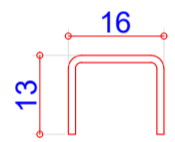

105174
65mm Outer Frame
Steel U Channel 113391

105175
80mm Sculptured Sash
Steel Box 713191

105176
80mm Bevelled Sash
Steel Box 713191

103367
115mm Bevelled Midrail
Steel U Channel 113414
Aluminium Box 115116

102297
68mm Bevelled T Mullion
Steel Box 113412
Aluminium Box 115114

102299
82mm Bevelled T Mullion
Steel Box (1.2mm / 3mm) 113415
Aluminium Box 115115

113391
Outer Frame
Reinforcement

713191
Sash
Reinforcement