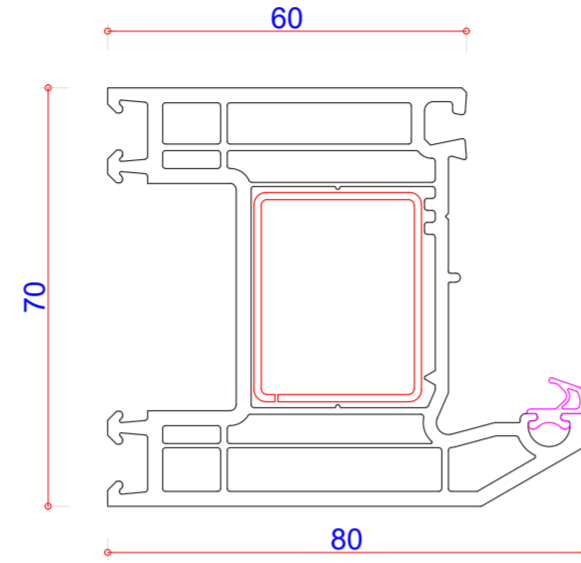

105174
65mm Outer Frame
Steel U Channel 113391

105175
80mm Sculptured Sash
Steel Box 713191

105176
80mm Bevelled Sash
Steel Box 713191

103367
115mm Bevelled Midrail
Steel U Channel 113414
Aluminium Box 115116

102297
68mm Bevelled T Mullion
Steel Box 113412
Aluminium Box 115114

102299
82mm Bevelled T Mullion
Steel Box (1.2mm / 3mm) 113415
Aluminium Box 115115

113391
Outer Frame
Reinforcement

713191
Sash
Reinforcement

104394
Threshold
Blanking Piece
(Champagne Only)

105177
Outer Frame
Thermal Insert

107154
28mm Bevelled
Glazing Bead

KEY:

- PVC Profile
- Steel
- Gasket
- Aluminium

Clarification on steel orientation can be obtained via WinDoPlan. DO NOT SCALE. The drawings shown are visual representations only. VEKA PLC has the right to alter the designs, specification & descriptions without prior notice as part of our policy of continuous development and improvements.