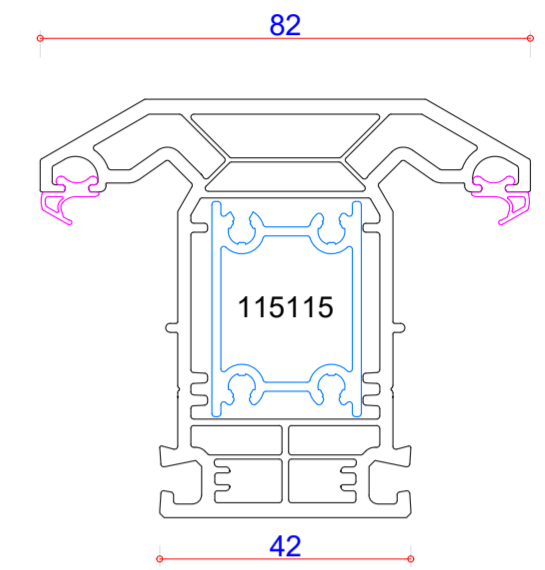

105174
65mm Outer Frame
Steel U Channel 113391

105175
80mm Sculptured Sash
Steel Box 713191

105176
80mm Bevelled Sash
Steel Box 713191

103367
115mm Bevelled Midrail
Steel U Channel 113414
Aluminium Box 115116

102297
68mm Bevelled T Mullion
Steel Box 113412
Aluminium Box 115114

102299
82mm Bevelled T Mullion
Steel Box (1.2mm / 3mm) 113415
Aluminium Box 115115

113391
Outer Frame
Reinforcement

713191
Sash
Reinforcement

104393
Track
(Champagne Only)

709047
Threshold Strip
(Black Only)

112479
Jamb Seal

112455
Traffic Door
Gasket

112481
Head & Foot
Seal

112453
Sash Blanking
Gasket

112452
Frame & Sash
Flipper Seal

112003
Fold Gasket
(for repair)

104394
Threshold
Blanking Piece
(Champagne Only)

105177
Outer Frame
Thermal Insert

107154
28mm Bevelled
Glazing Bead

KEY:

- PVC Profile
- Steel
- Gasket
- Aluminium

Clarification on steel orientation can be obtained via WinDoPlan. DO NOT SCALE. The drawings shown are visual representations only. VEKA PLC has the right to alter the designs, specification & descriptions without prior notice as part of our policy of continuous development and improvements.